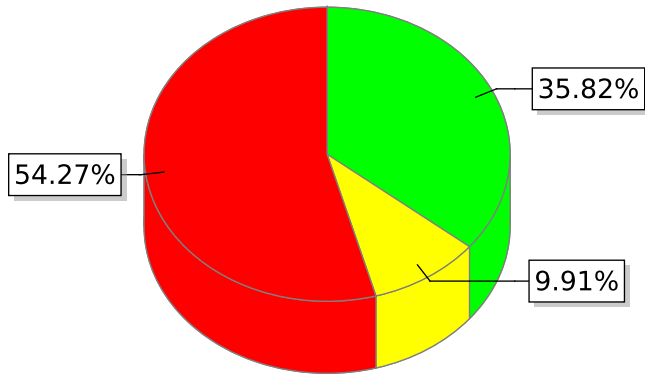

PLANT HEALTH MONITORING

Crop: **Olives**

Growing stage: **Spring**

WEED ANALYSIS

Field area: **15.59 Acre**

Analysis name: **Olive Farm**

STRESS LEVEL TABLE

Stress level	%	Acre
● Good	35.82%	5.58
● Potential stress	9.91%	1.54
● Weed	54.27%	8.46

Total area WEED STRESS:

9.98 ac = 64% field

Additional information: (or recommendation)

PLANT HEALTH MONITORING

WEED ANALYSIS

Crop: **Olives**

Growing stage: **Spring**

Field area: **15.59 Acre**

Analysis name: **Olive Farm**

Result Map

Location Map